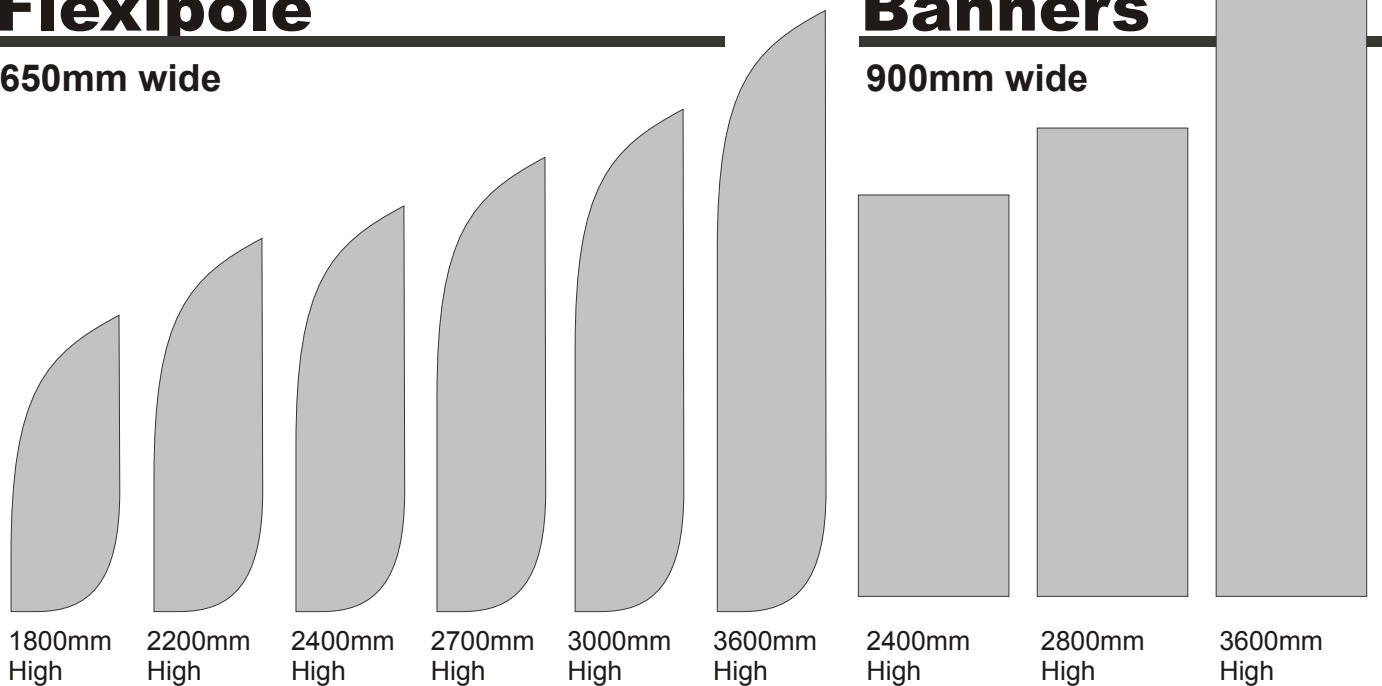

Beach Banners

650mm wide

900mm wide

Flexipole

650mm wide

Banners

900mm wide

Standard Flags