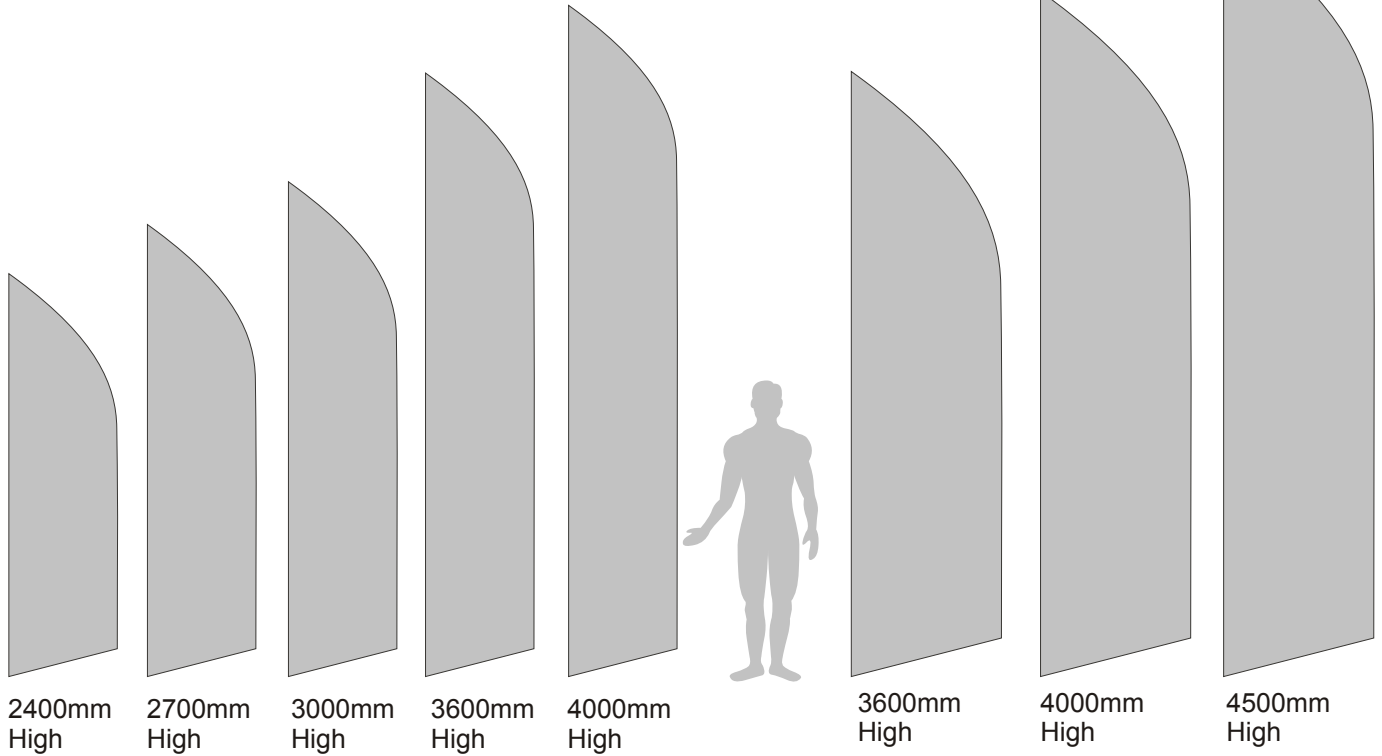

Beach Banners

650mm wide

900mm wide

Flexipole

650mm wide

Banners

900mm wide

Standard Flags